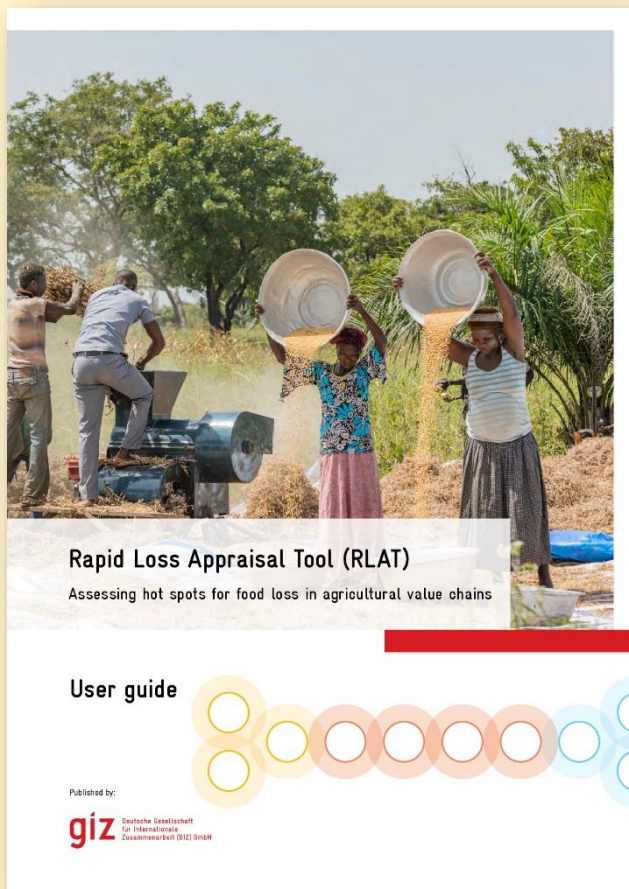

# The Rapid Loss Appraisal Tool (RLAT) has been updated

Download the new editions here:

<https://mia.giz.de/qmlink/ID=248472000>

<https://mia.giz.de/qmlink/ID=248471000>